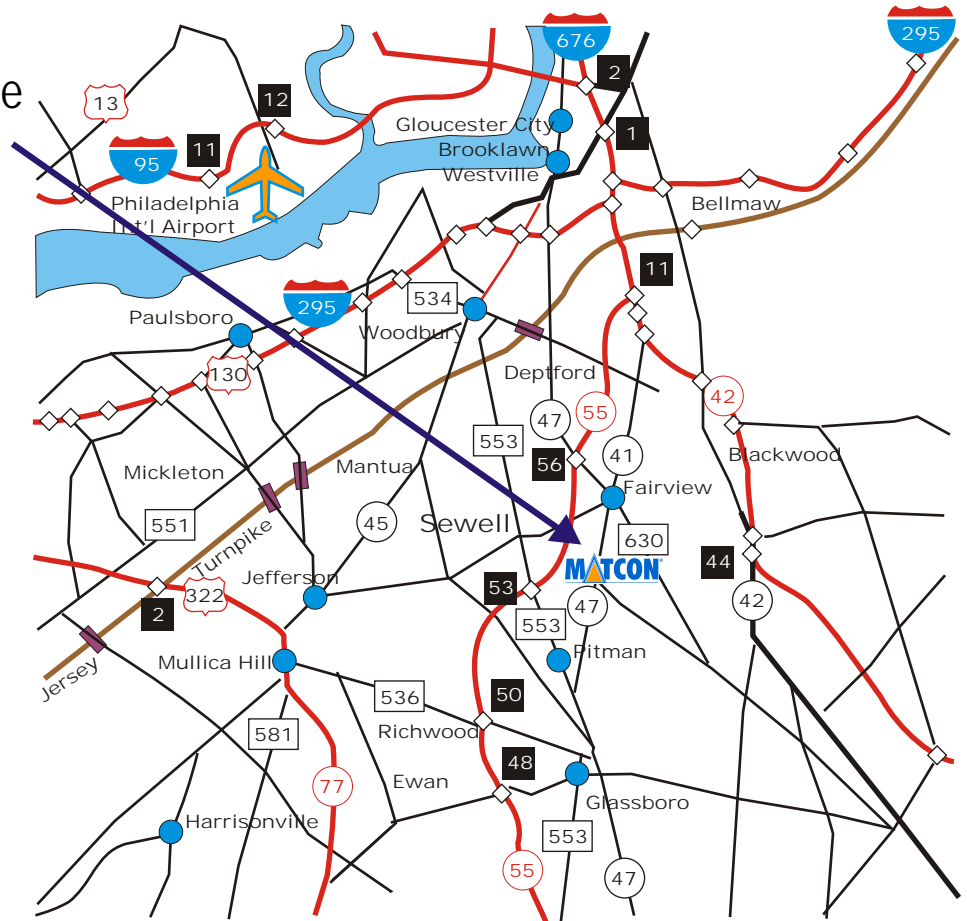

## Where we are and how to reach us

MATCON USA INC  
233 North Delsea Drive  
Sewell NJ 08080  
Tel: (856) 256 1330  
Fax: (856) 256 1329

FROM THE SOUTH: Take Delaware Memorial Bridge to 295 North. Follow 295 North to 322 East. Follow 322 East to Rt. 55 North - Exit 56A. Follow Rt. 47 South/Delsea Drive. At first light, make right (Texaco will be in front of you, Five Points Diner on the left). Follow approximately 1/2 mile - you will see Mitchell's Hardware on your right. Make a right onto the street (there is no street sign) before Mitchell's Hardware. MATCON is at end of drive.

FROM THE NORTH: Take NJ Turnpike to Exit #3. Take Rt. 168 North to 295 South. Take 295 South to Rt. 42 South. Follow Rt. 42 South to Route 55 South - Exit 56A. Follow to Rt. 47 South / Delsea Drive. At first light, make right (Texaco will be in front of you, Five Points Diner on the left). Follow approximately 1/2 mile - you will see Mitchell's Hardware on your right. Make a right onto the street (there is no street sign) before Mitchell's Hardware. MATCON is at end of drive.

FROM PHILADELPHIA AIRPORT: Take I-95 North to Walt Whitman Bridge (Rt. 76 East). Once over the bridge take Rt. 42 South (toward Atlantic City) to Rt. 55 South. Follow Rt. 55 South to Exit 56A. Follow directions above