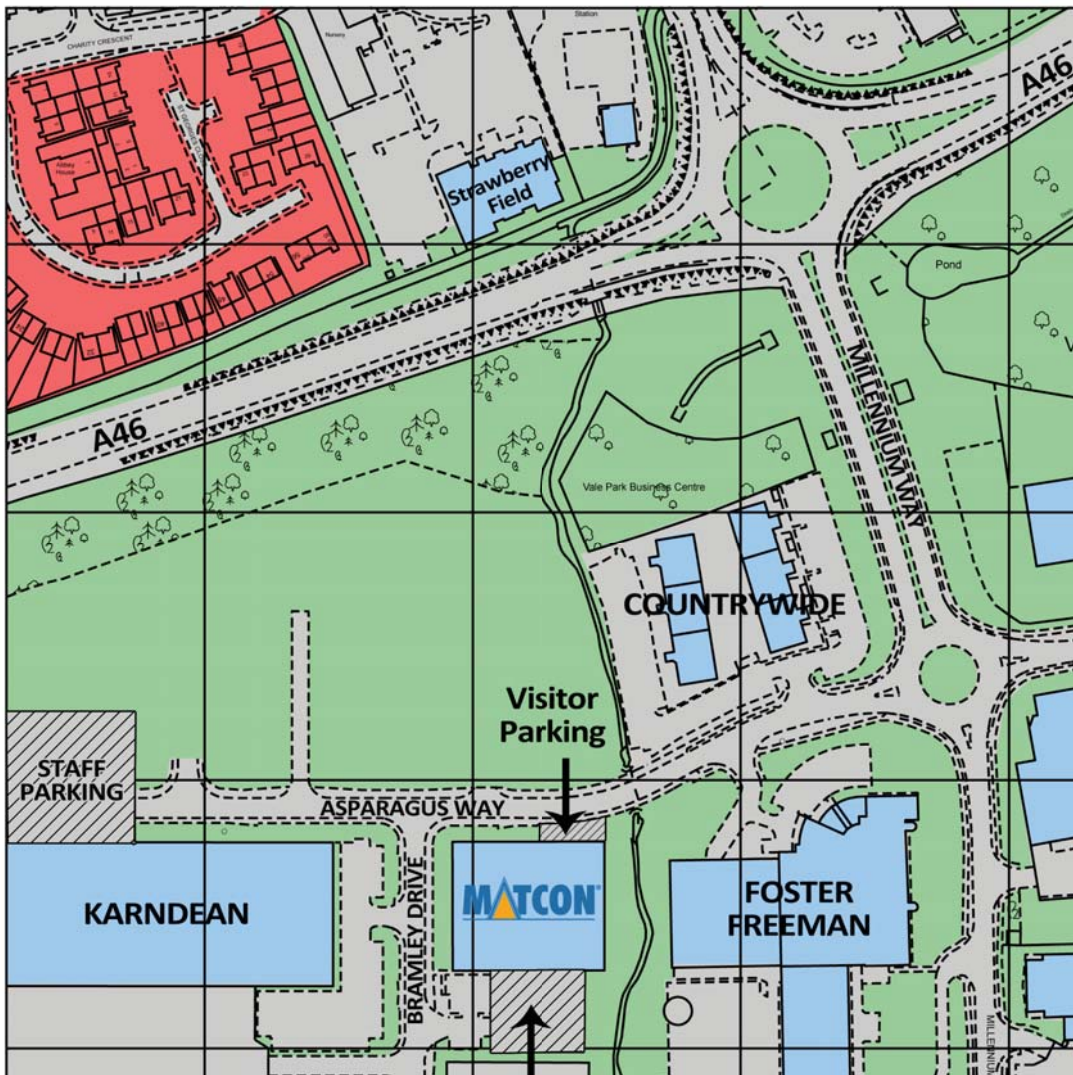

From IBCs to Turnkey Solutions

Where we are and how to reach us

MATCON Limited,
Bramley Drive,
Vale Park West,
Evesham,
Worcs. UK
WR11 1JH

Tel: (+44) 1386 769000
Fax: (+44) 870 1911116

SAT NAV: WR11 1TD

Deliveries